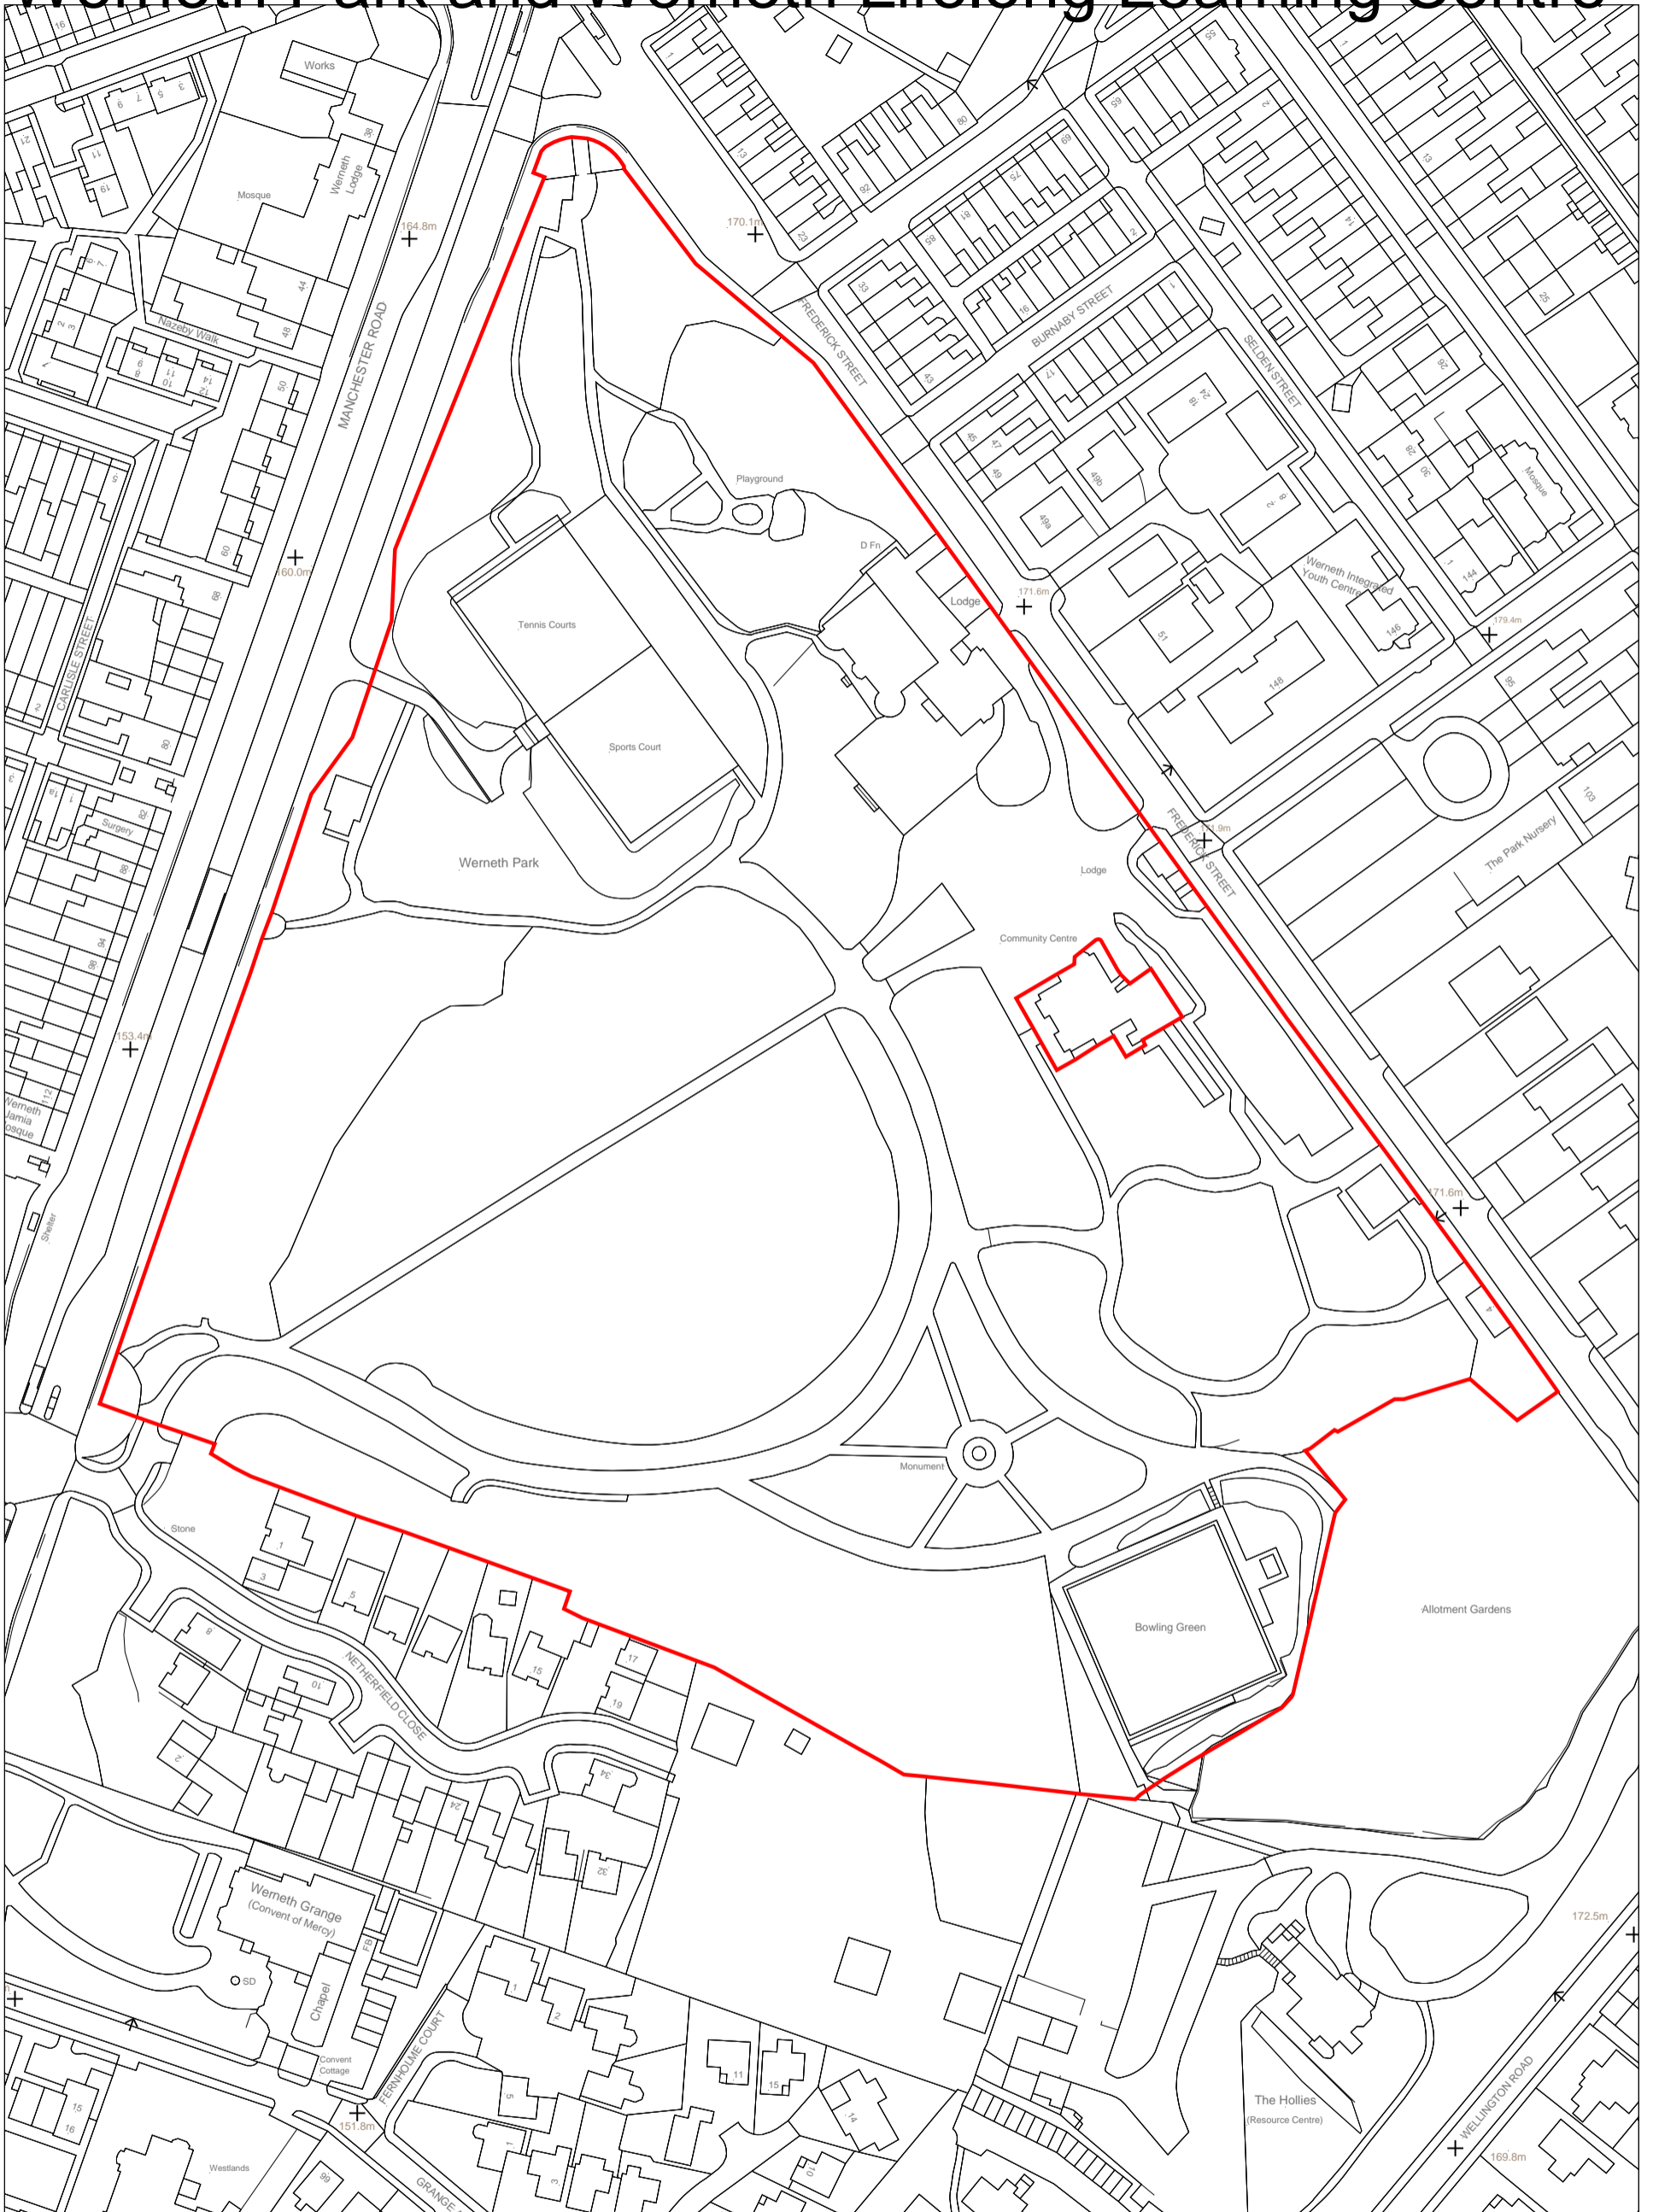

Werneth Park and Werneth Lifelong Learning Centre

Drawn by:	JR
Division:	
Drawing no:	To scale at A3
Date: 22:01:21	Scale: 1:1500

Oldham Council
 Civic Centre
 West Street
 Oldham
 OL1 1UH

Oldham
 Council